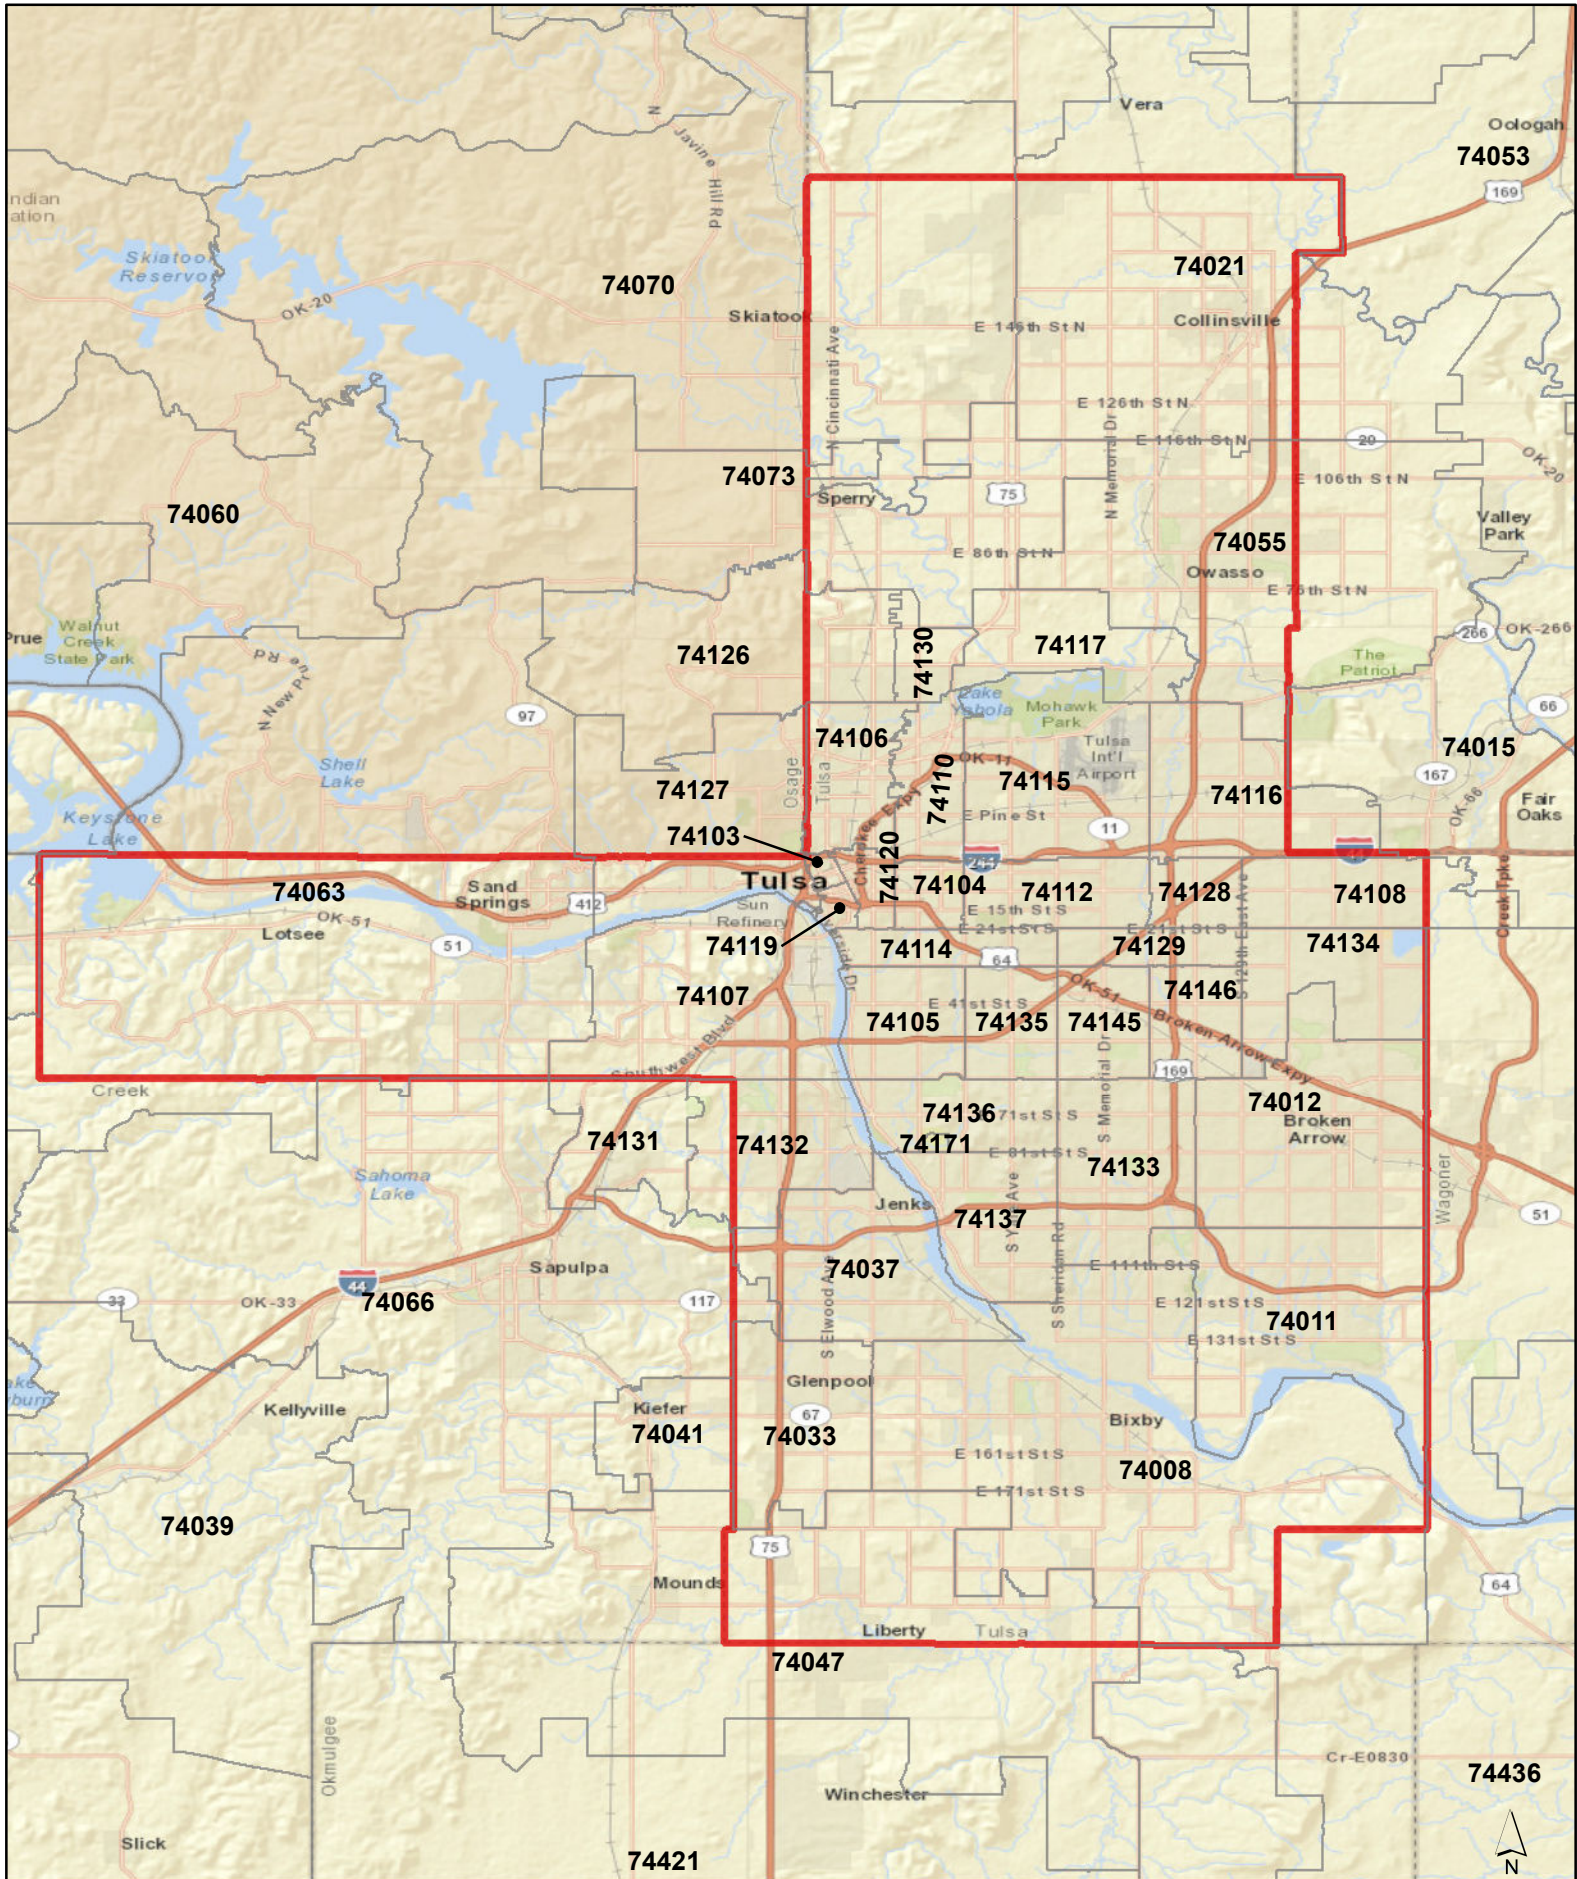

Tulsa County Zip Codes

Tulsa County

Zip Code Boundary

0 5 10 Miles

Map produced by Research Wizard, 2015