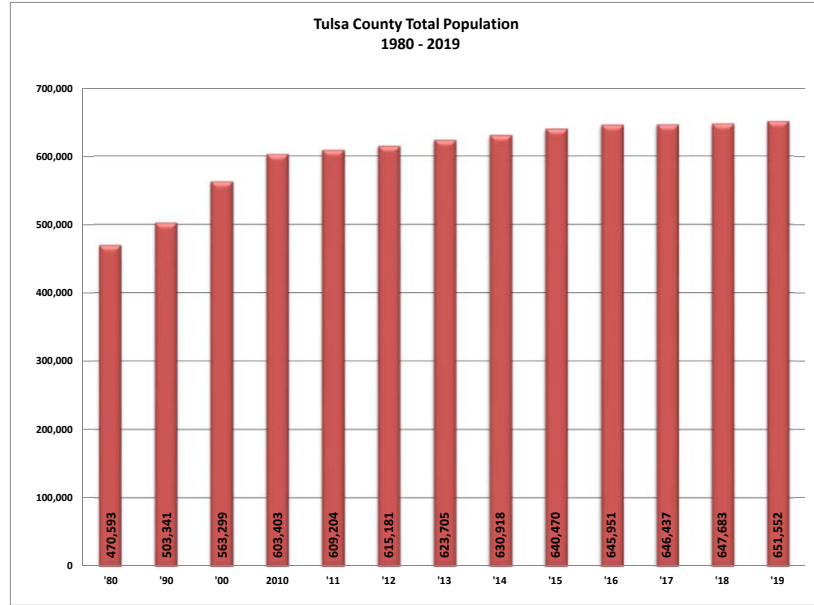

Tulsa County Population Growth

Year	Population
1910	34,995
'20	109,023
'30	187,574
'40	193,363
'50	251,686
'60	346,038
'70	399,982
'80	470,593
'90	503,341
'00	563,299
2010	603,403
'11	609,204
'12	615,181
'13	623,705
'14	630,918
'15	640,470
'16	645,951
'17	646,437
'18	647,683
'19	651,552

Table compiled by Research Wizard, Tulsa City-County Library.

Data Sources:

Population data from U.S.
Census Bureau Decennial
Censuses and Intercenal
Estimates.