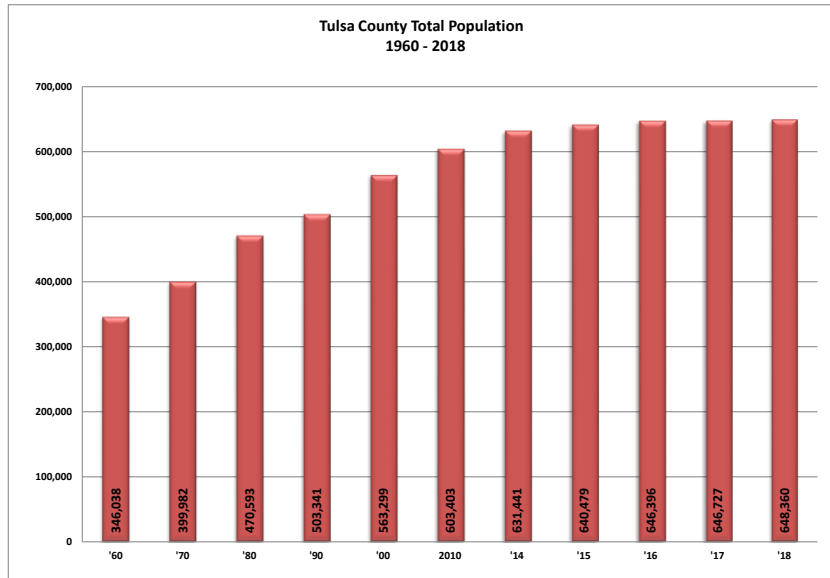

Tulsa Gauge - Tulsa County Population Growth

YEAR	Population
1910	34,995
'20	109,023
'30	187,574
'40	193,363
'50	251,686
'60	346,038
'70	399,982
'80	470,593
'90	503,341
'00	563,299
2010	603,403
'11	609,392
'12	615,594
'13	624,173
'14	631,441
'15	640,479
'16	646,396
'17	646,727
'18	648,360

Table compiled by Research Wizard, Tulsa City-County Library.

Data Sources:
 Population data from U.S. Census
 Bureau Decennial Censuses and
 Inter-censal Estimates.