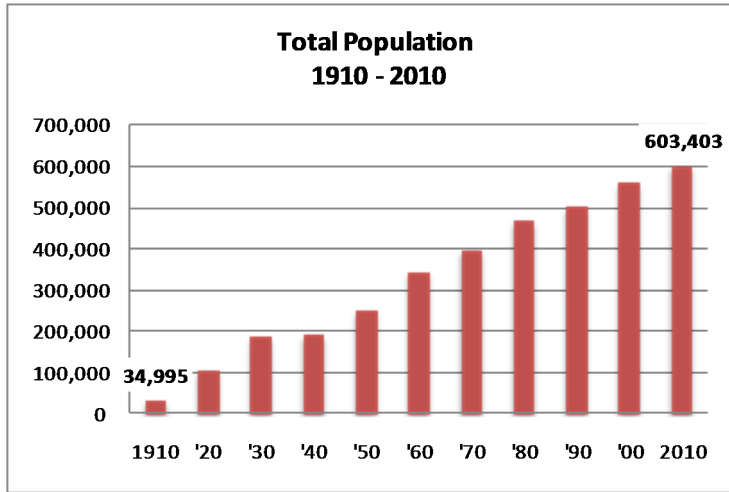

A First Look at Tulsa's 2010 Census

Tulsa County 2010 Population: 603,403

Pop Change 2000 - 2010: 7%

Population Density by Census Tracts

2010 Persons Per Sq. Mi.

Average: 2,759 persons

-  42 - 1,525
-  1,569 - 3,011
-  3,203 - 4,882
-  5,198 - 9,121