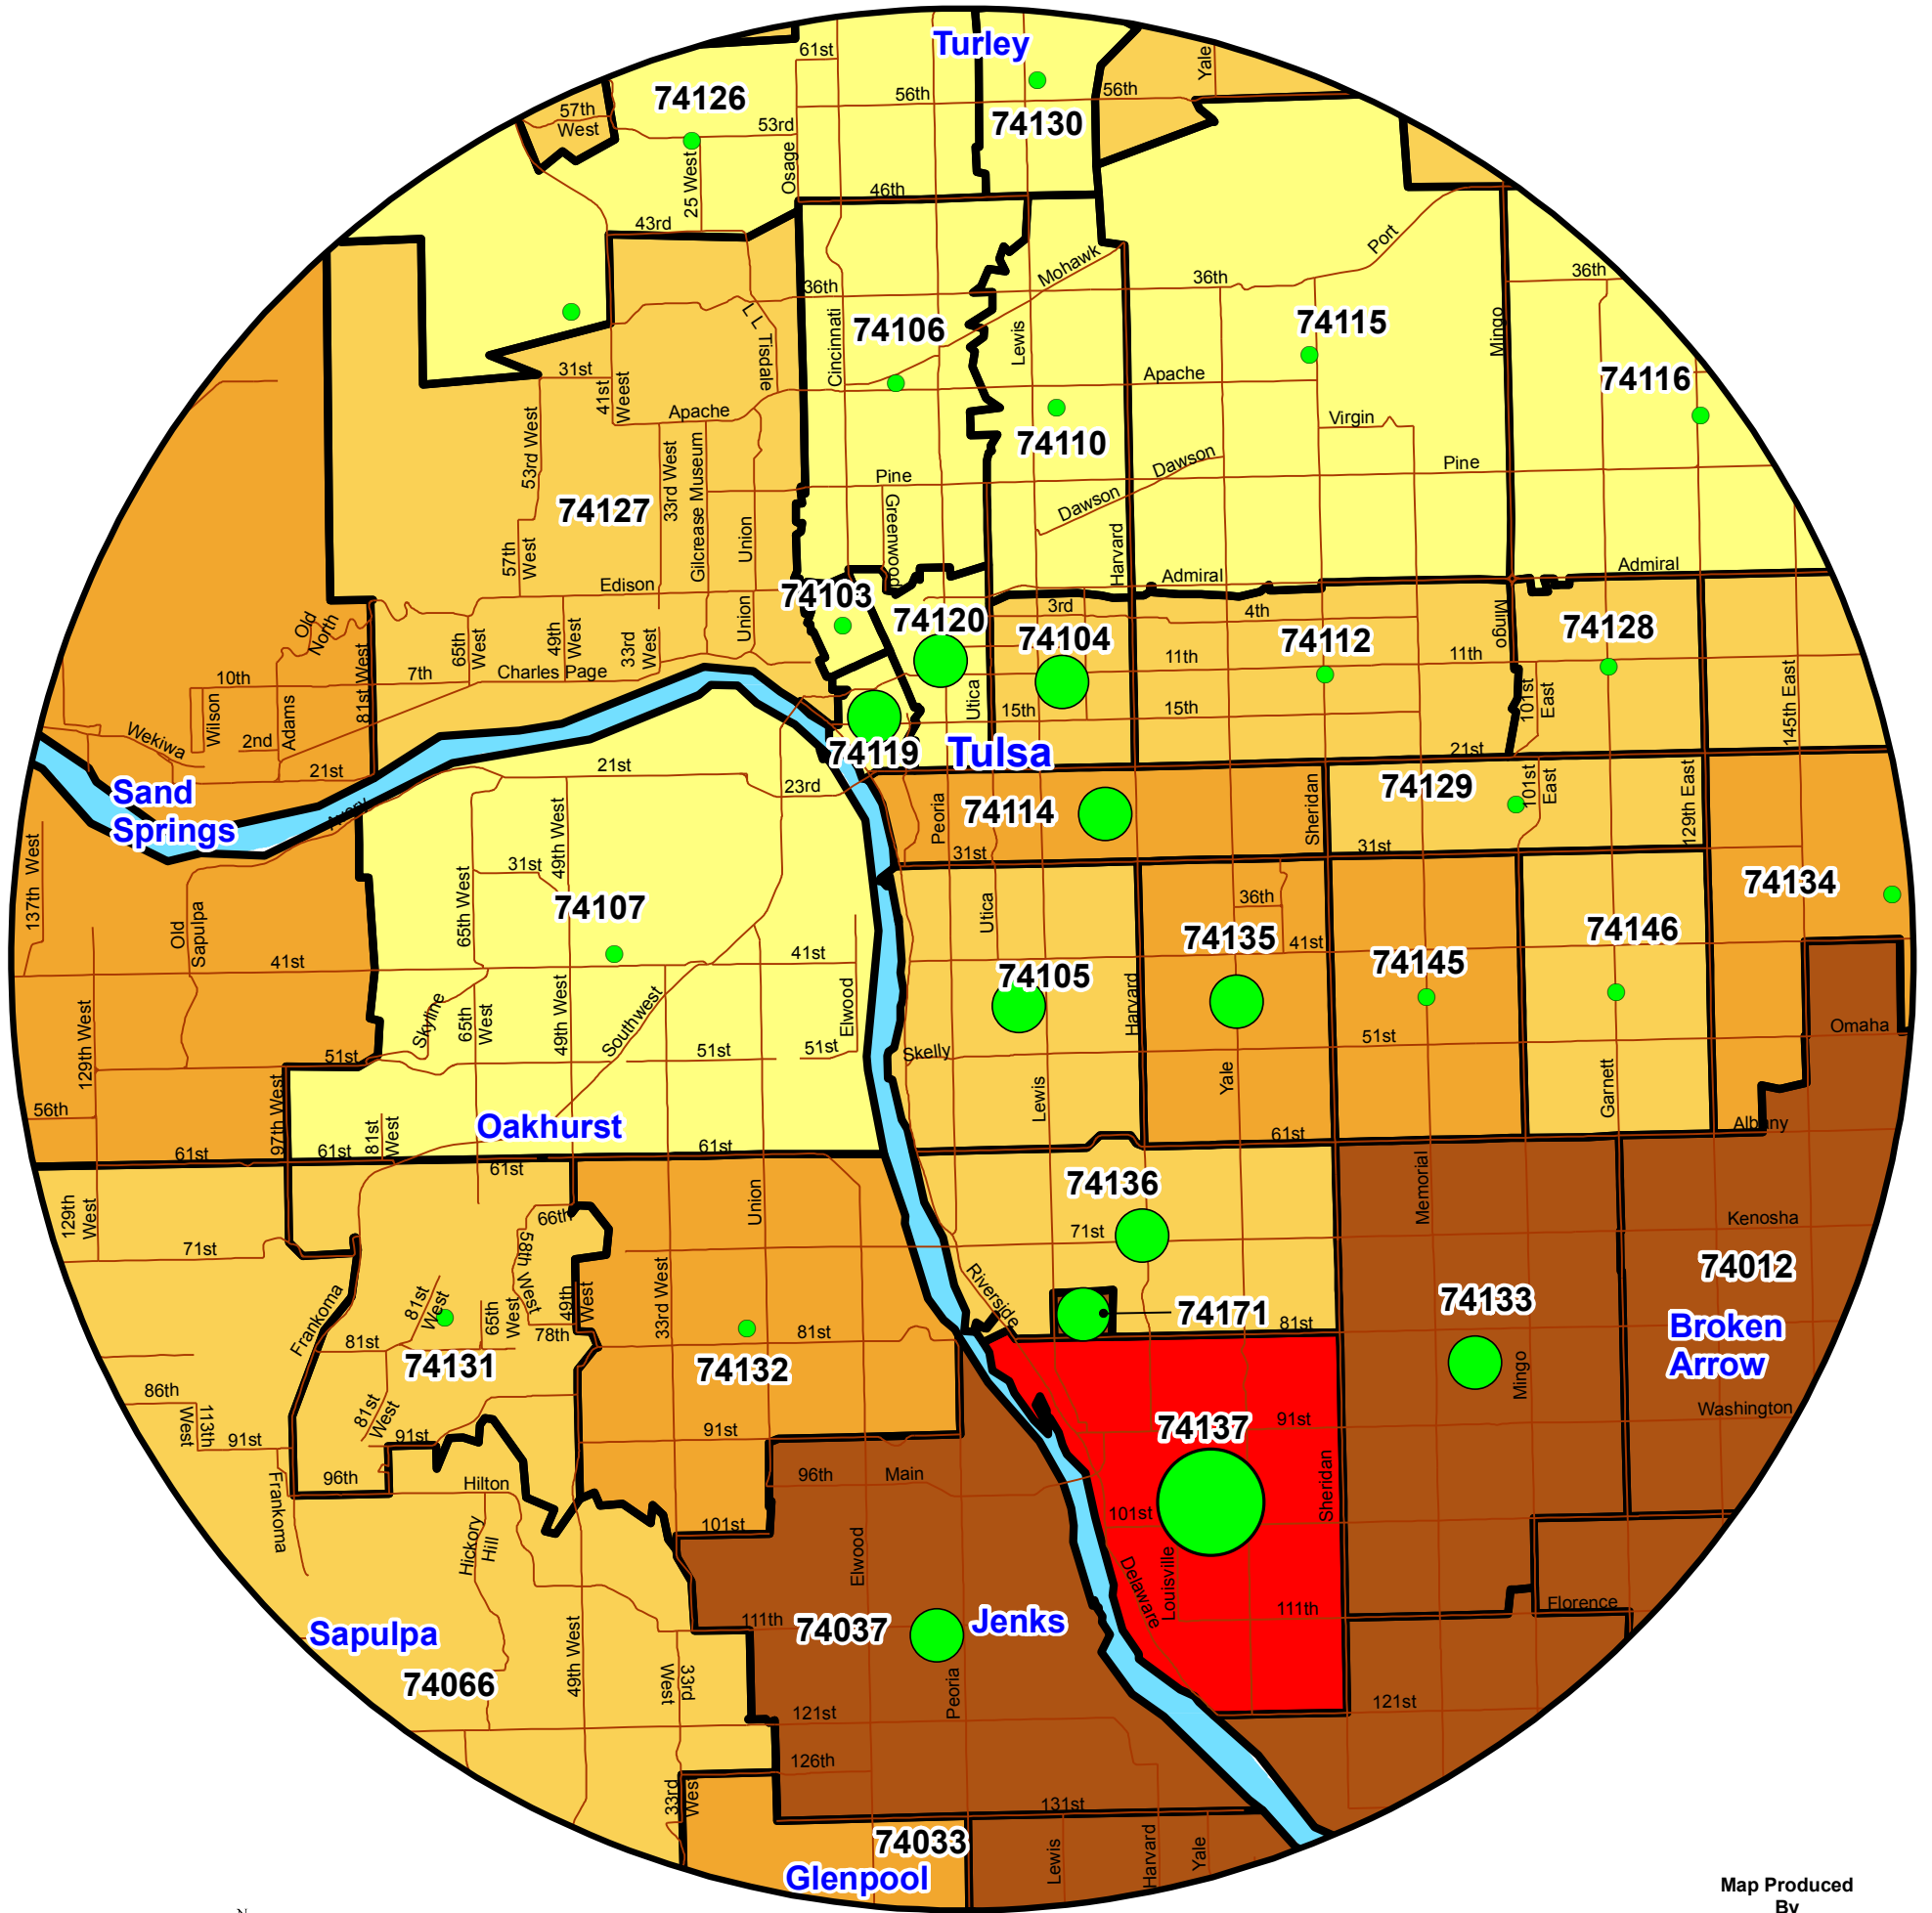

Natural Foods Market - Tulsa Area

Best Potential Location by Income & Education

Zip Code 74137

- Major Roads
- Zip Code Boundary
- Water Bodies

Map Produced By

 Research Wizard
 A Division of the Tulsa City-County Library System
 Date: 7/8/2015

Median Household Income by Zip Code

Percent of the Population Age 25+

with a Graduate or Professional Degree by Zip Code

Data Source:
 2009 income and educational attainment data from DemographicsNow