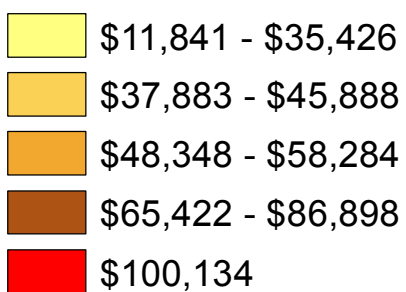

Natural Foods Market - Tulsa Area

Best Potential Location by Income & Education

Zip Code 74137

- Major Roads
- Zip Code Boundary
- Water Bodies

Map Produced By

 Research Wizard
 A Division of the Tulsa City-County Library System
 Date: 7/8/2015

Median Household Income by Zip Code

Percent of the Population Age 25+

with a Graduate or Professional Degree by Zip Code

Data Source:
 2009 income and educational attainment data from DemographicsNow